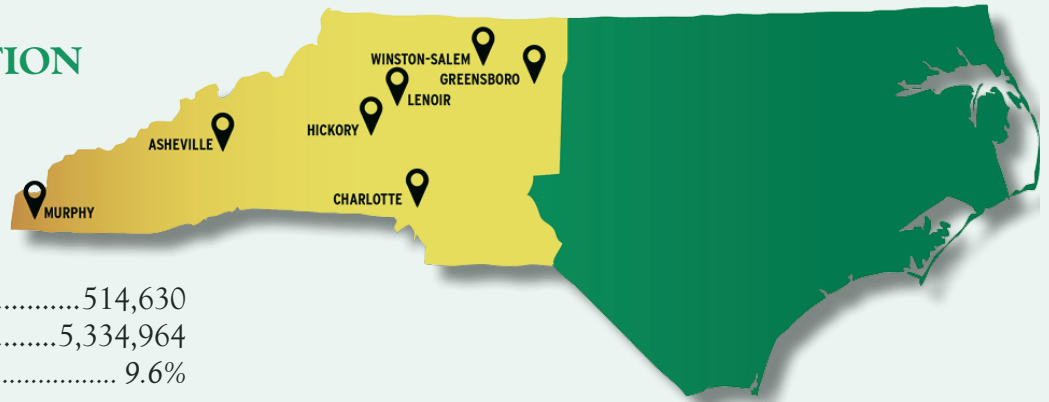

QUICK STATS

As of December 2020

GENERAL INFORMATION

EstablishedJan. 12, 1972
 Number of counties 46
 Parishes 73
 Missions 19

Total Catholic population514,630
 Total population (est.).....5,334,964
 % Catholic..... 9.6%